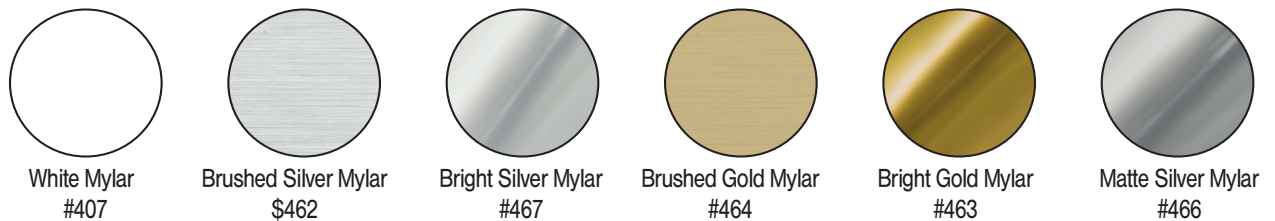

Industrial Strength Permanent Acrylic Material

Additional Charges

- Copy Change (Plate).....**$26.00**.....Minimum 500 labels
- Foil Change (Imprint).....**$26.00**.....Minimum 500 labels
- Material Change (Stock).....**$26.00**.....Minimum 500 labels
- Plate Charge **$26** Per Color
- Custom die shapes available. **Call for Quote** (subject to front office approval)

*No bleed border on knife cut labels