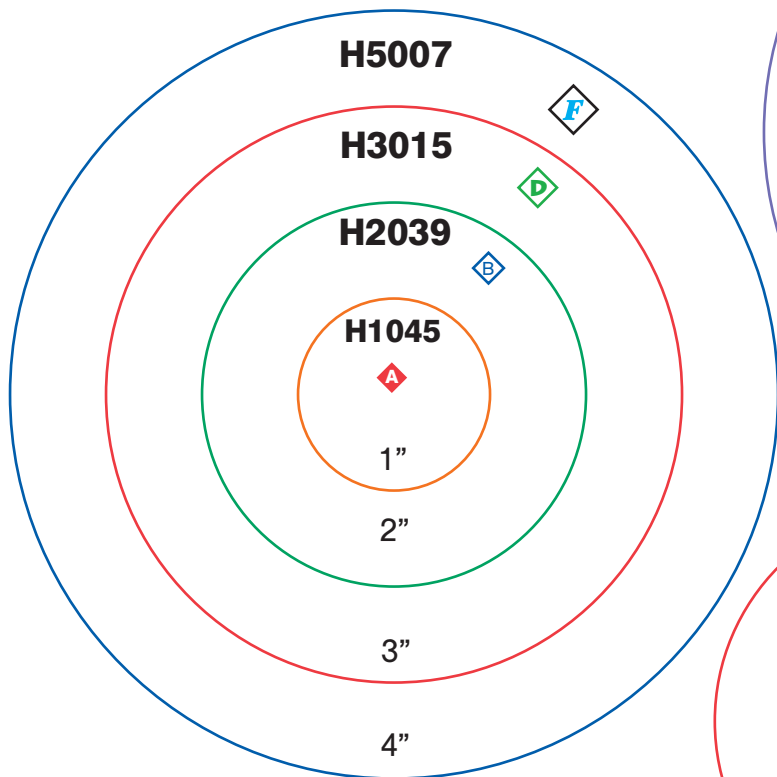

Hot Stamp OVALS

BOLD = Die #
 CR = Corner Radius
 ◆ = Series

HOT STAMP

Hot Stamp Circle Dies

Hot Stamp CIRCLES

BOLD = Die #
CR = Corner Radius
◆ = Series

HOT STAMP

Unique Hot Stamp Dies