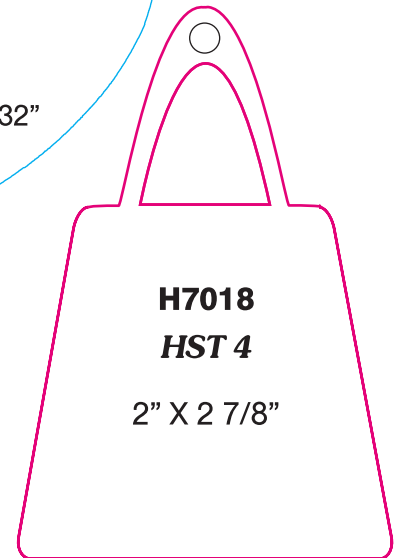

Hot Stamp Unique Tag Shapes

HOT STAMP

Hot Stamp String Tag UNIQUE SHAPES

BOLD = Die #
HST = Series

Please Note: Holes will be centered at top of tag. If needed elsewhere, add $26.00/m, per hole.