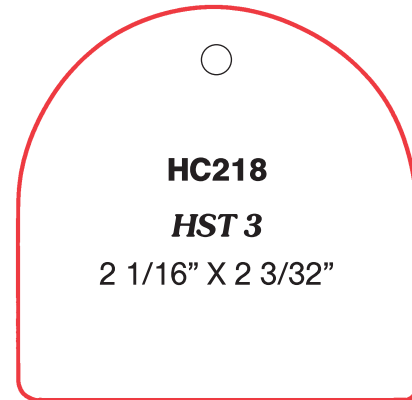

Hot Stamp Unique Tag Shapes

HOT STAMP

Hot Stamp String Tag UNIQUE SHAPES

BOLD = Die #
HST = Series

Please Note: Holes will be centered at top of tag. If needed elsewhere, add $26.00/m, per hole.