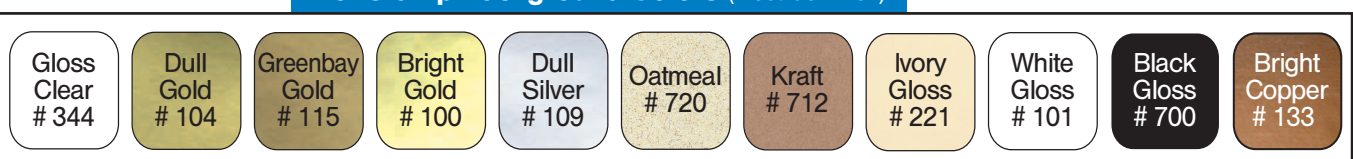

Hot Stamp Background Colors (Most Common)

Many More Materials are Available. See actual samples at end of book.

Additional Charges

- Copy Change (Plate).....**$26.00**.....Minimum 500 labels
- Foil Change (Imprint).....**$26.00**.....Minimum 500 labels
- Material Change (Stock).....**$26.00**.....Minimum 500 labels

- Plate Charge **$26** Per Color
- Custom die shapes available. **Call for Quote** (subject to front office approval)

*No bleed border on knife cut labels