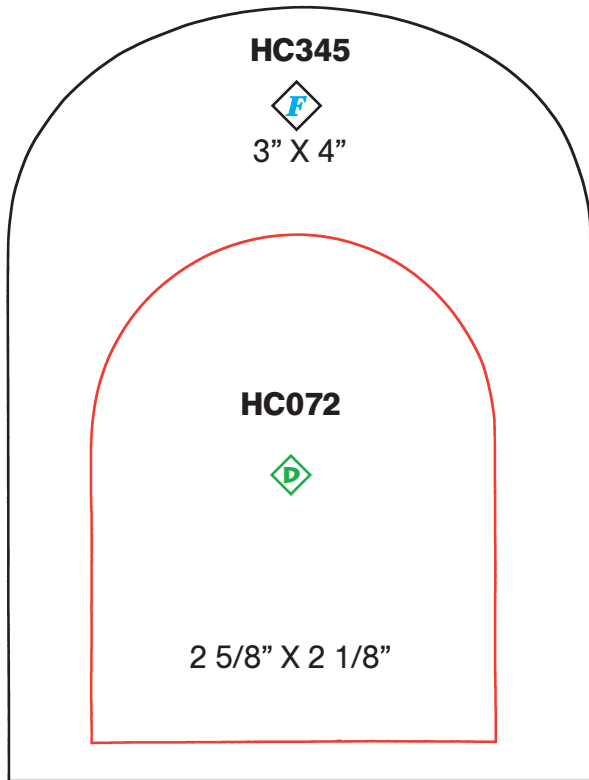

Unique Hot Stamp Dies

Hot Stamp UNIQUE SHAPES

BOLD = Die #
CR = Corner Radius
◆ = Series

HOT STAMP