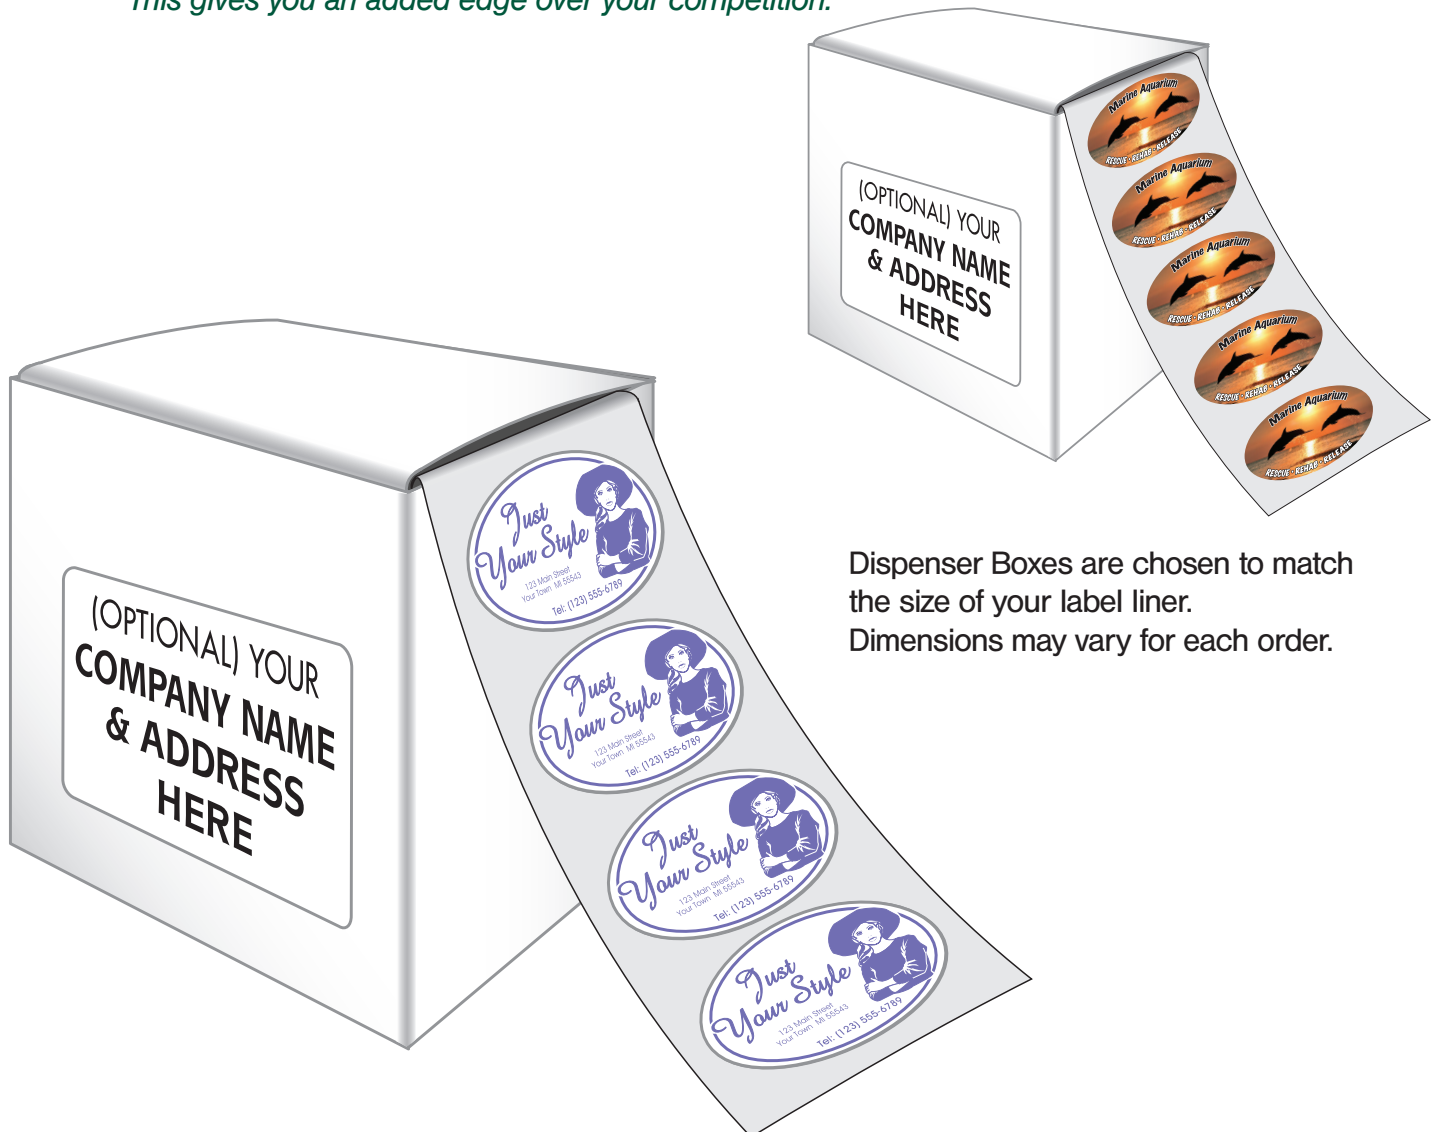

• **Wine Shops** - See 'liquor' stores.

• **Zoos** - Zoo gift shops use price labels.

Just about every business can use an Anniversary Label, Magnet Label and Gift Certificates.

Business Uses A 04-11

Dispenser Box

Enclosed with your order...

Our **DISPENSER BOX** is an attractive and easy way to store and apply your labels.

The **FIRST** box with every order is **FREE**.

Each additional box, per order, is only \$1.00 / ea.

You can display **YOUR COMPANY NAME, ADDRESS** and **TELEPHONE**, by purchasing from us, your own Private Label at an extra 20% discount. This gives you a 70% total discount off retail price.

When your customer runs low on labels, your label is right there for easy re-ordering!

This gives you an added edge over your competition.

Dispenser Boxes are chosen to match the size of your label liner. Dimensions may vary for each order.

Reorder Card

Complimentary With Every Order...

- Our **REORDER CARD** is enclosed with each and every shipment. It enables each customer to EASILY place a reorder, with or without any changes.
- It's a handy reminder, so that each and every reorder can be handled with speed and accuracy.
- When you place your order, the **REORDER CARD** will be shipped along with the product.
- So..here's how it works...