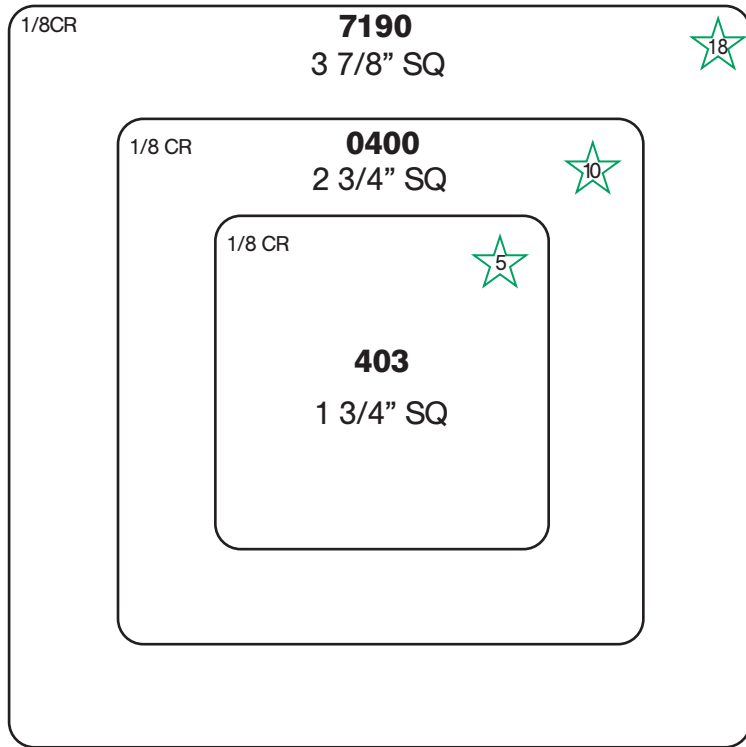

5 3/8" X 3 3/8"

Ink Label Dies - Rectangle

INK DIES RECTANGLES

BOLD = Die #

★ = Group Number
CR = Corner Radius

INK

Ink Label Dies - Rectangle

INK DIES RECTANGLES