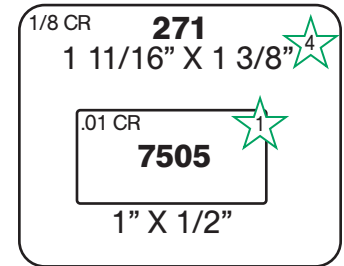

For Additional Die Shapes & Sizes, contact your Sales Representative.

Ink Label Dies - Rectangle

INK DIES RECTANGLES

BOLD = Die #

★ = Group Number
CR = Corner Radius

INK

Ink Label Dies - Rectangle

INK DIES RECTANGLES