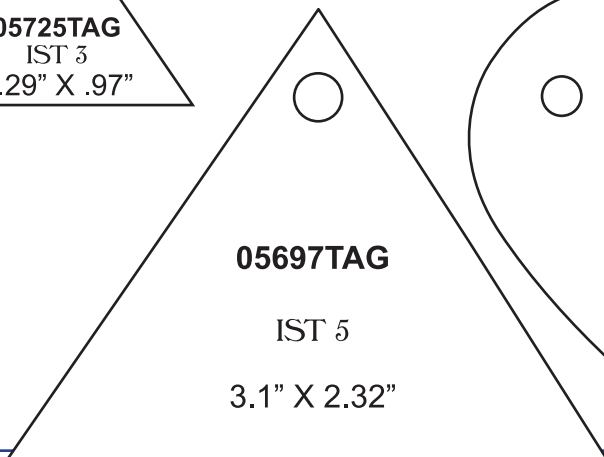

Ink String Tag Special Shapes

INK

String Tag
Special Shapes

BOLD = Die #
CR = Corner Radius
IST = Group

Dies and Holes are actual size. Hole sizes and position can not change on this page.

INK