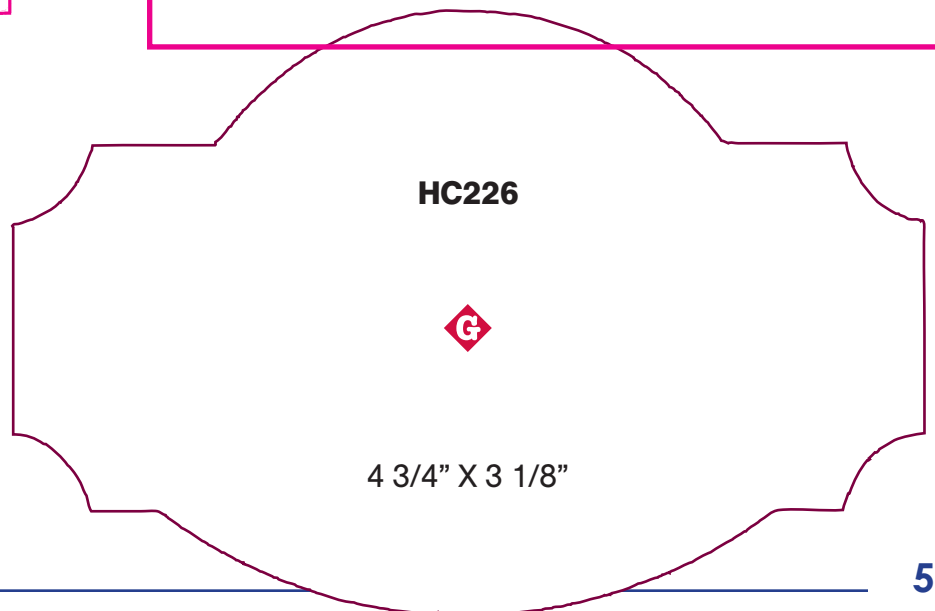

Unique Hot Stamp Dies

Hot Stamp UNIQUE SHAPES

BOLD = Die #
CR = Corner Radius
◆ = Series

HOT STAMP