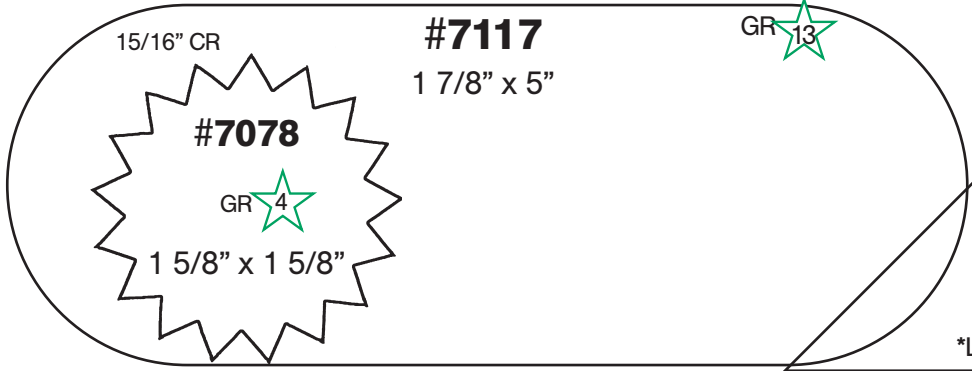

Ink Label Dies - Special Shapes

BOLD = Die Number • **GR = Group Number**

INK