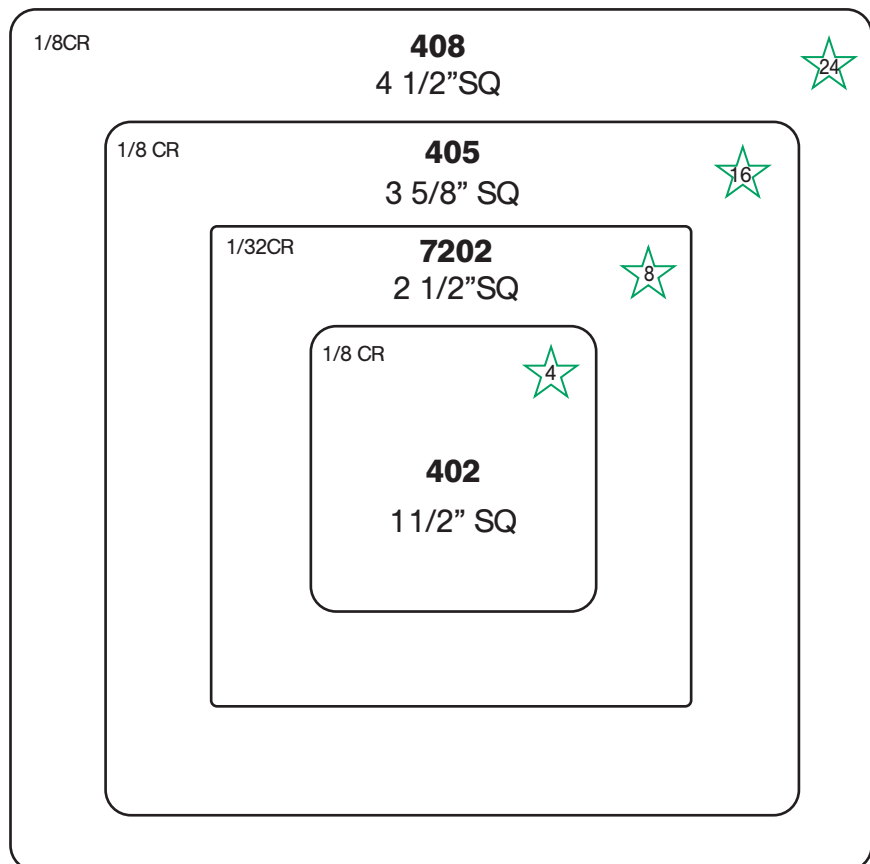

5 3/8" X 3 3/8"

Ink Label Dies - Rectangle

INK DIES RECTANGLES

BOLD = Die #

★ = Group Number
CR = Corner Radius

INK

Ink Label Dies - Rectangle

INK DIES RECTANGLES