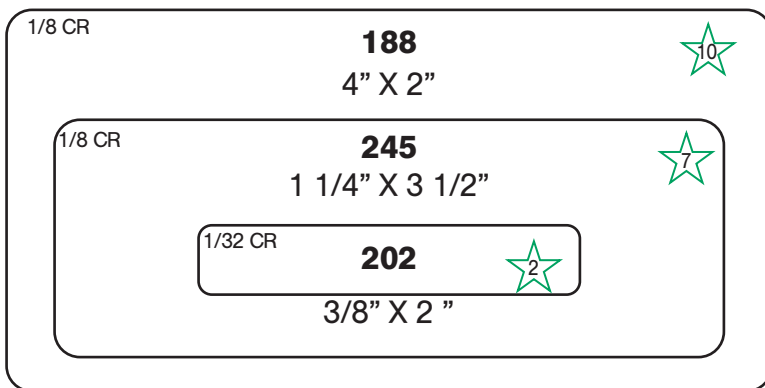

Ink Label Dies - Rectangle

INK DIES RECTANGLES

BOLD = Die #
★ = Group Number
CR = Corner Radius

INK