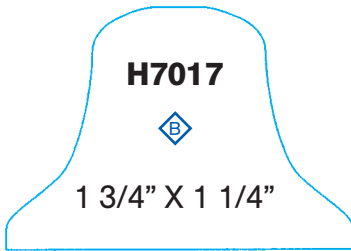

Unique Hot Stamp Dies

Hot Stamp UNIQUE SHAPES

BOLD = Die #
CR = Corner Radius
◆ = Series

HOT STAMP