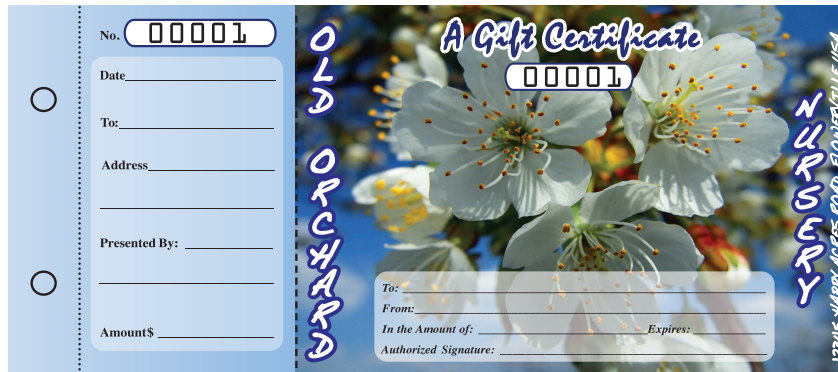

HOT STAMP

THE BEST METHOD TO INCREASE YOUR CASH FLOW

STATISTICS AND BENEFITS

GIFT CERTIFICATE STATISTICS

- **Two thirds** of all consumers have purchased at least one gift card.
- 55% of gift certificate recipients make more than one trip to the business to deplete the value of their certificate.
- The average recipient spends 20% more than their certificate's initial value.
- 69% of companies using them stated that gift certificates are more effective than cash in motivating and rewarding employees.
- 81% of customers purchase gift certificates for birthdays. 67% percent purchase gift certificates for holidays.
- Studies found that 40% of shoppers using a retailer's card bought items at full price. Only 16% of shoppers using other payment methods bought at full price.
- 10-15% of gift certificate recipients never redeem the full value of a card, meaning the business keeps it as profit.
- **In 2013 nearly 8 billion dollars worth were never redeemed.**