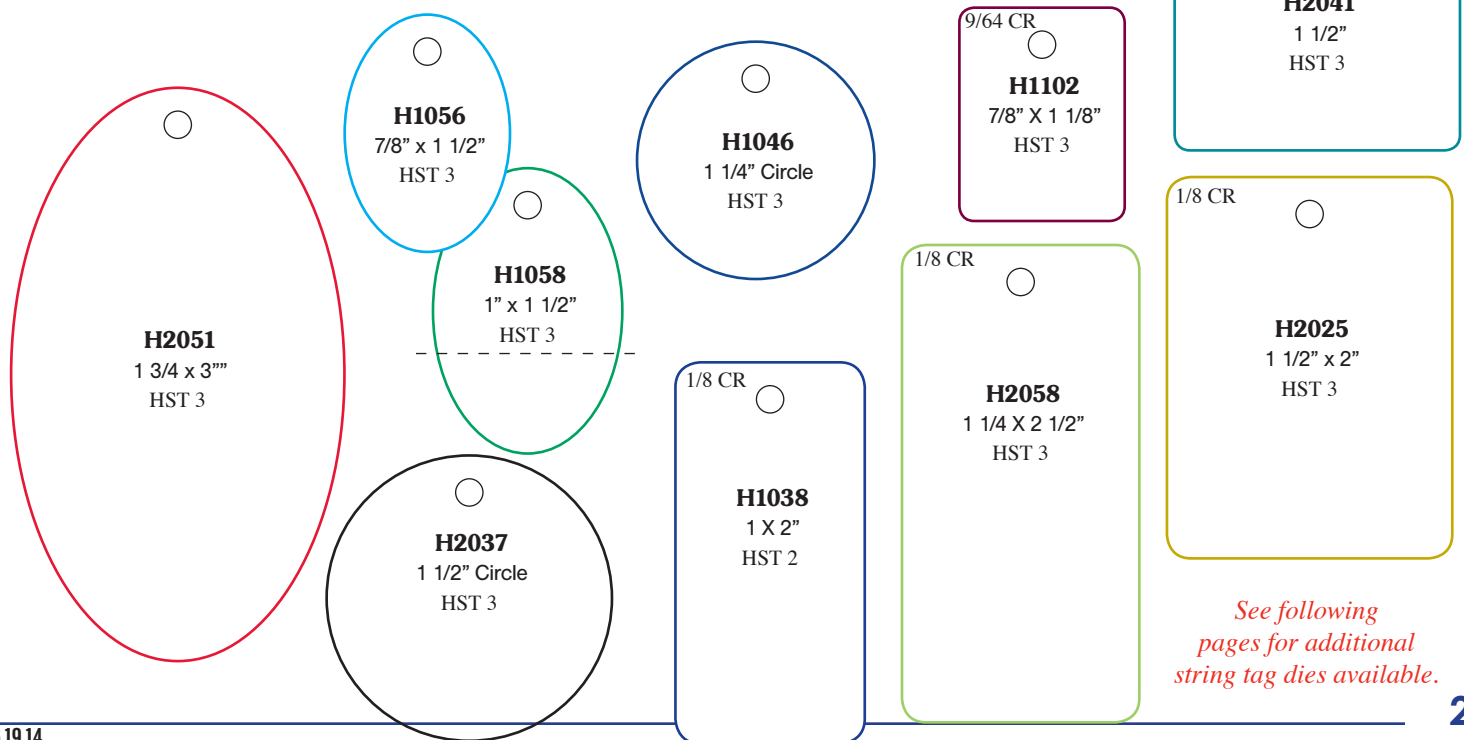

Bleed Border
can only
be on one side.

See Actual Material Samples & Hot Stamp Imprint Colors at back of book.

See following
pages for additional
string tag dies available.

Hot Stamp Unique Tag Shapes

HOT STAMP