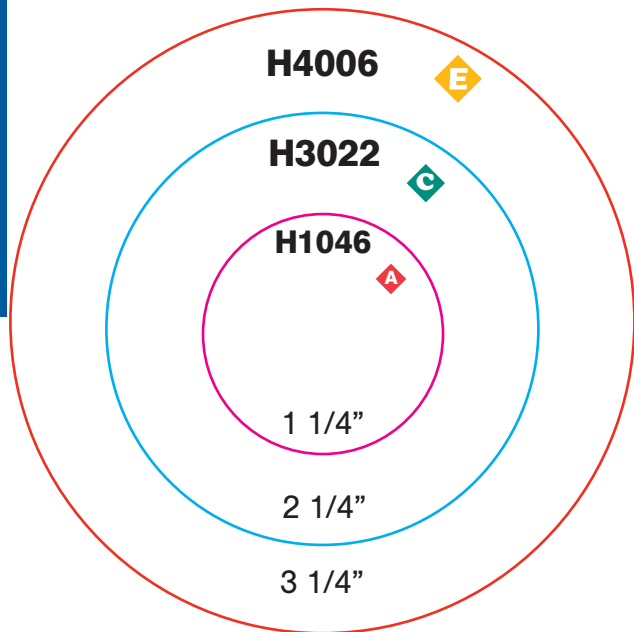

Hot Stamp OVALS

BOLD = Die #
 CR = Corner Radius
 ◆ = Series

HOT STAMP

Hot Stamp Circle Dies

Hot Stamp CIRCLES

BOLD = Die #
CR = Corner Radius
◆ = Series

HOT STAMP

Unique Hot Stamp Dies