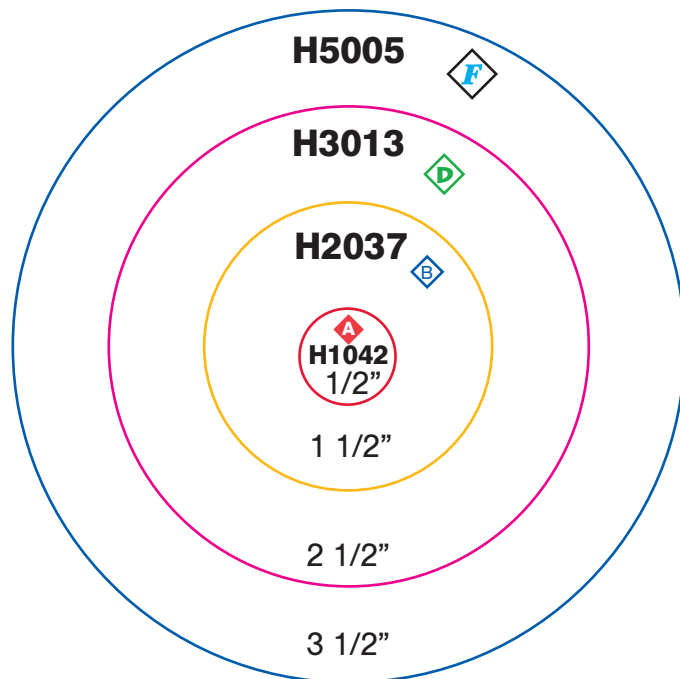

Hot Stamp OVALS

BOLD = Die #
 CR = Corner Radius
 ◆ = Series

HOT STAMP

Hot Stamp Circle Dies

Hot Stamp CIRCLES

BOLD = Die #
CR = Corner Radius
◆ = Series

HOT STAMP

Unique Hot Stamp Dies