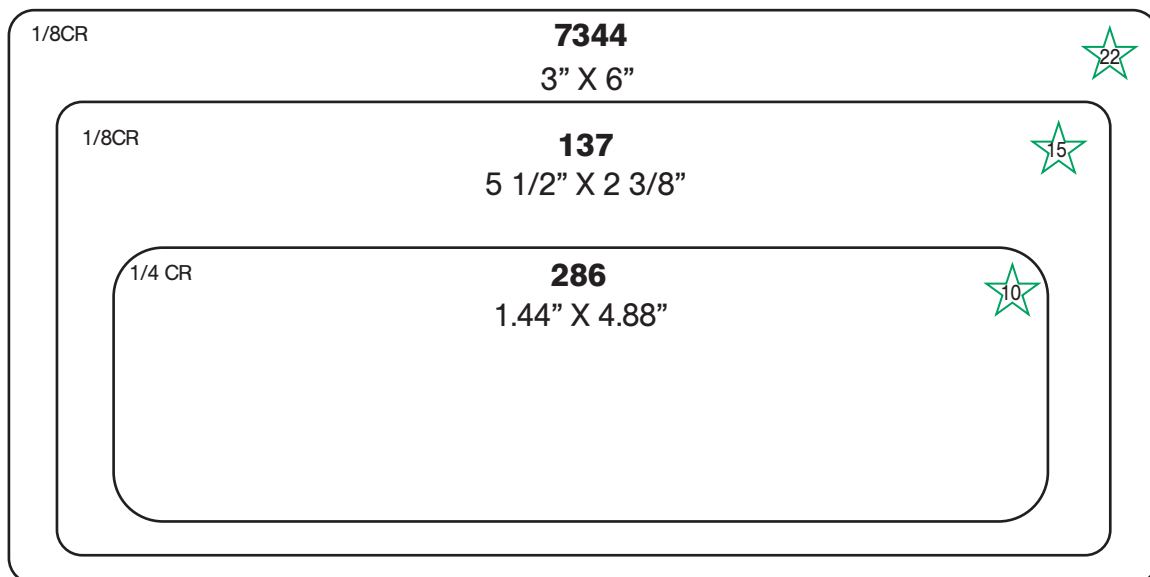

4" X 1 1/4"

Ink Label Dies - Rectangle

INK DIES RECTANGLES

BOLD = Die #

★ = Group Number

CR = Corner Radius

INK

Ink Label Dies - Rectangle